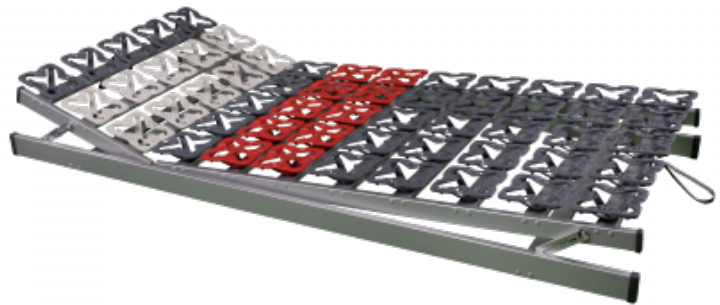

BOSSFLEX DISC KF

- Adjustable head and foot regions
- Slatted full-disc frame with 55 highly flexible modules
- Film coated slatted frame in multi-layer birch
- Individually adjustable level of firmness in the centre zone
- Shoulder comfort zone

Version	Adjustable head and foot regions
Material	Slatted frame in silver film coated glued multi-layer birch, silver film coated cross rail in solid beech
Facilities	Fully moveable disc frame, individually adjustable level of firmness in the centre zone, shoulder comfort zone
Plates	55 - 11 rows each 5 plates (90 x 200 cm) in grey, agate grey and red
Maximum load capacity	130 kg
Handle height	70 mm
Height	100 mm
Deliverable sizes	80, 90, 100 x 190, 200 cm

Overlength

210, 220 cm

Overwidth

120, 140 cm

*data based on slatted frames measuring 90x200cm / subject to technical changes

<https://www.hansa-holz-kontor.de/en/product/bossflex-disc-kf/>

© 2024 Hansa-Holz-Kontor