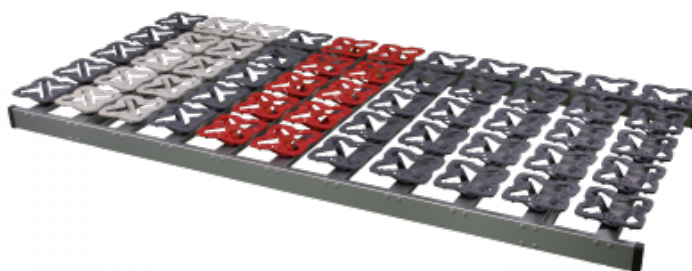

BOSSFLEX DISC NV

- Slatted full-disc frame with 55 highly flexible modules
- Film coated slatted frame in multi-layer birch
- Individually adjustable level of firmness in the centre zone
- Shoulder comfort zone

Version	Not adjustable
Material	Slatted frame in silver film coated glued multi-layer birch, silver film coated cross rail in solid beech
Facilities	Fully moveable disc frame, individually adjustable level of firmness in the centre zone, shoulder comfort zone
Plates	55 - 11 rows each 5 plates (90 x 200 cm) in grey, agate grey and red
Maximum load capacity	130 kg
Handle height	70 mm
Height	100 mm
Deliverable sizes	80, 90, 100, x 190, 200 cm

Overlength	210, 220 cm
------------	-------------

Overwidth	120, 140 cm
-----------	-------------

*data based on slatted frames measuring 90x200cm / subject to technical changes

<https://www.hansa-holz-kontor.de/en/product/bossflex-disc-nv/>